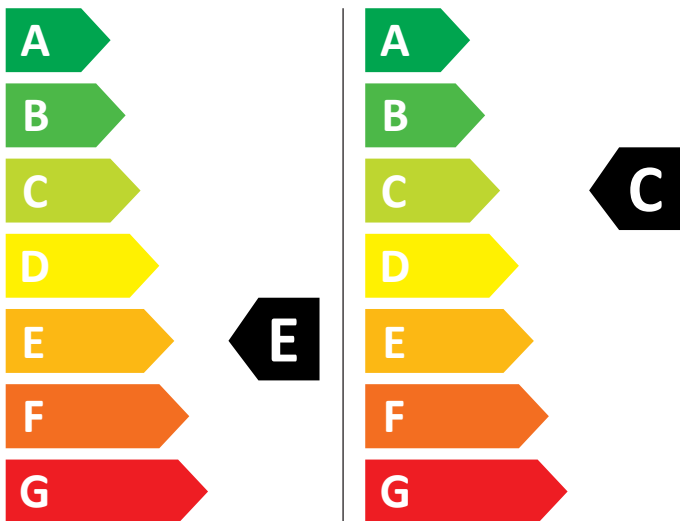

ENERG

Samsung

WD80T4046CE

326 kWh / 100

63 kWh / 100

5,0 kg

8,0 kg

80 L